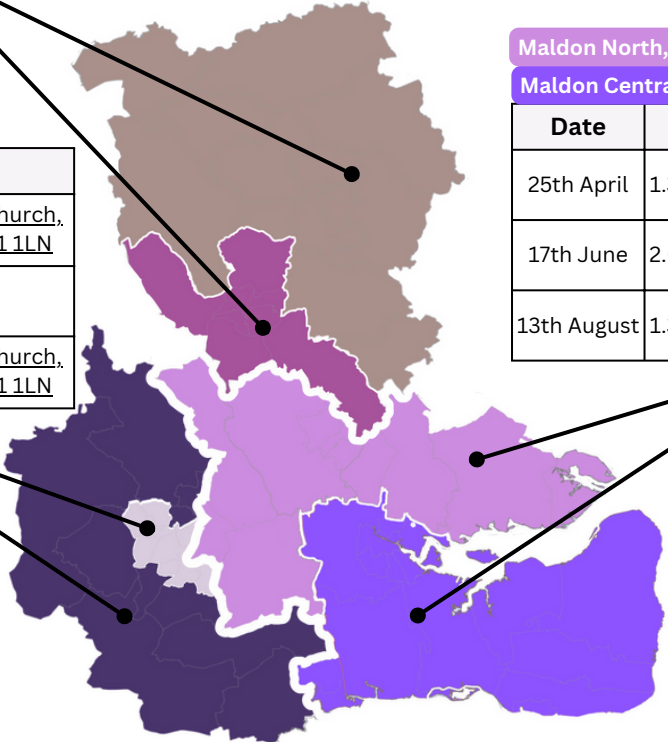

These **2 hour face-to-face events** will be a mixture of **networking & presentations** from partners working within the Mid Essex system.

Braintree North
Braintree South

Date	Time	Location
18th March	2.00- 4.30	The Salvation Army, 26-28 Rayne Road, CM7 2QH
14th May	1.30-4.00	Braintree District Council, Causeway House, Bocking End, CM7 9HB
11th July	1.30-4.00	Carousel Family Hub - Chapel Hill, CM7 3QZ

FORUM DATES & LOCATIONS

Please note - in order to maximise participation & knowledge sharing opportunities, we are **combining 2 Neighbourhood areas** into each forum.

Chelmsford Outer
Chelmsford Central

Date	Time	Location
26th March	1.30-4.00	Central Baptists Church, Victoria Rd S, CM1 1LN
23rd May	1.30-4.00	TBC
15th July	2.00-4.30	Central Baptists Church, Victoria Rd S, CM1 1LN

Maldon North, Chelmsford E & Witham
Maldon Central, Dengie & Woodham

Date	Time	Location
25th April	1.30-4.00	Town Hall, Market Hill, CM9 4RL
17th June	2.00-4.30	TBC
13th August	1.30-4.00	TBC

BOOKING INFO

Please **CLICK HERE** to complete a short booking form to confirm your place.